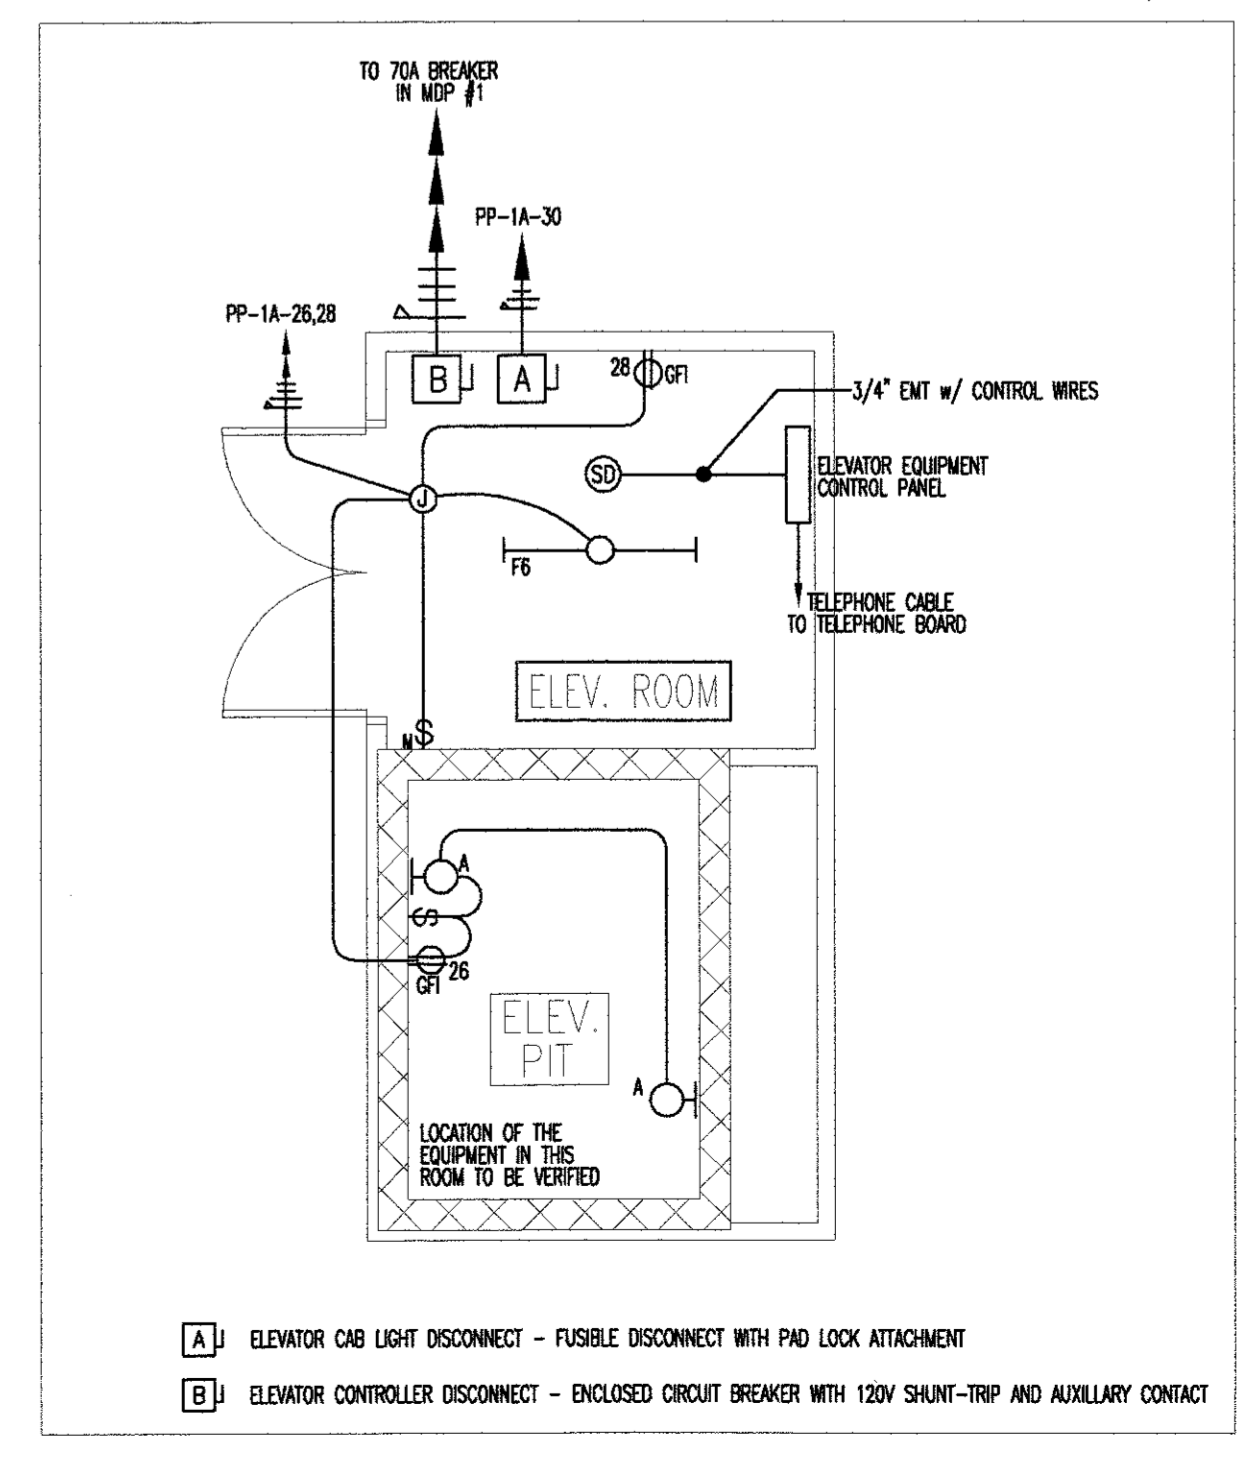

ELECTRIC ROOM PANEL LAYOUT

SCALE: 1/4" = 1 FOOT

OFFICE POWER AND COMMUNICATION

SCALE: 1/8" = 1 FOOT

- Do we need network drop in mechanical room(s)?

ELEVATOR ROOM EQUIPMENT LAYOUT

SCALE: 1/4" = 1 FOOT

REVISION	DATE	DESCRIPTION

1ST FLOOR POWER
& COMMUNICATIONS

ROCKINGHAM CO. ADMIN.
BUILDING

DRAWING FILE: _____

DATE:	10/26/07
SCALE:	1/8" = 1 FOOT UNLESS OTHERWISE NOTED
DRAWN BY:	_____
REVIEWED BY:	_____