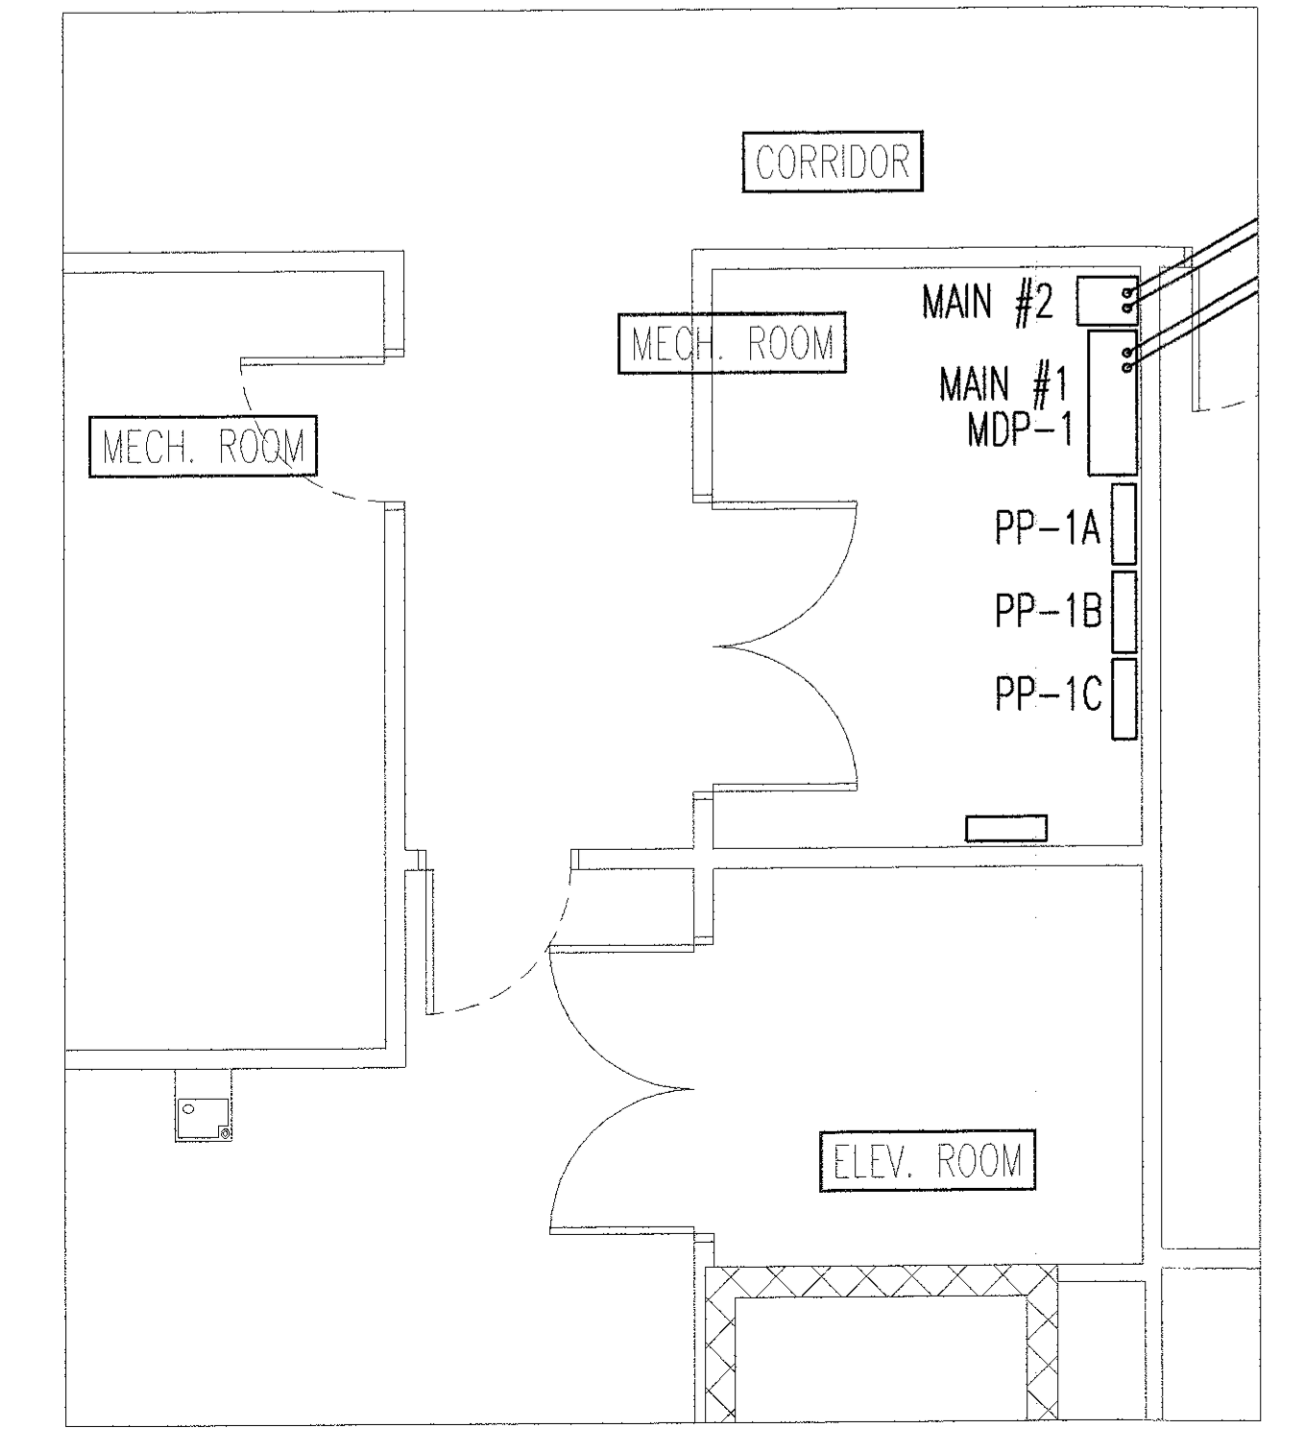

ELECTRIC ROOM PANEL LAYOUT

SCALE: 1/4" = 1 FOOT

OFFICE POWER AND COMMUNICATION

SCALE: 1/8" = 1 FOOT

- Do we need network drop in mechanical room(s)?

ELEVATOR ROOM EQUIPMENT LAYOUT

SCALE: 1/4" = 1 FOOT

REVISION	DATE	DESCRIPTION

1ST FLOOR POWER
& COMMUNICATIONS

ROCKINGHAM CO. ADMIN.
BUILDING

DRAWING FILE: _____

DATE:	10/26/07
SCALE:	1/8" = 1 FOOT UNLESS OTHERWISE NOTED
DRAWN BY:	_____
REVIEWED BY:	_____