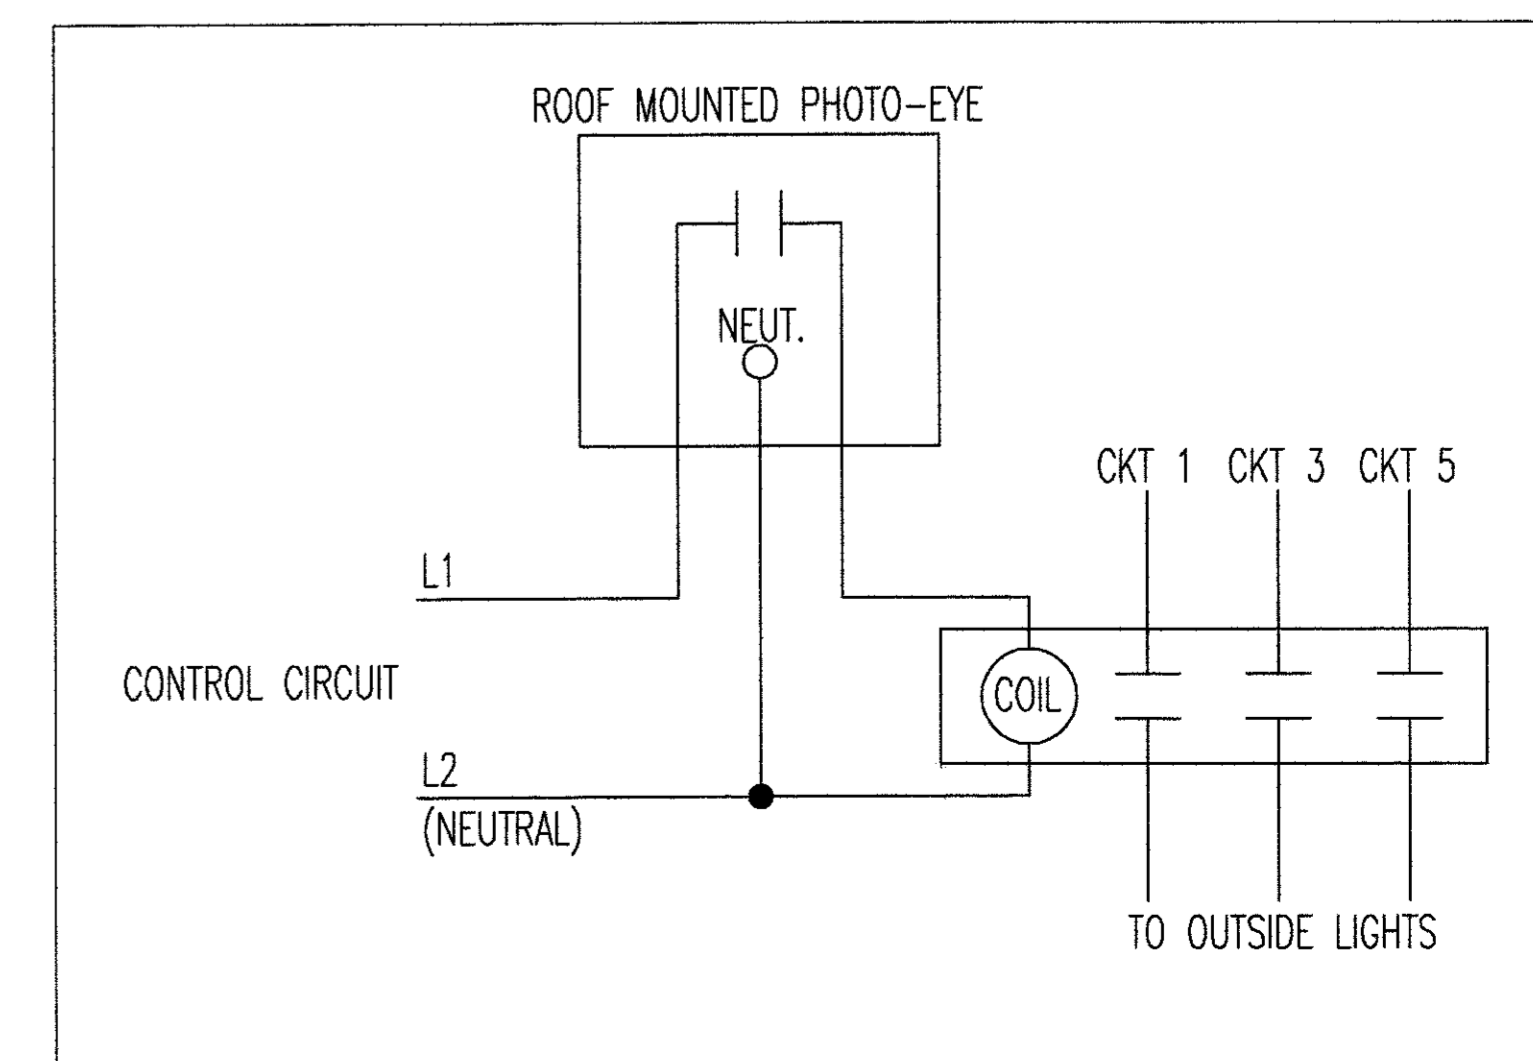

1ST FLOOR LIGHTING

SCALE: 1/8" = 1 FOOT

LIGHTING FIXTURE SCHEDULE

TYPE	MANUFACTURER	CATALOG NUMBER	VOLTS	LAMPS	REMARKS
A	LUMARK	10W1G	120	100W A19	ELEVATOR PIT LIGHT
C1	SHAPER	404 36" CFL4/42 120 PB 24"	120	4-CF40TT	PENDANT BOWL
E1	SURE-LITES	CC5WHMRT	120	2-6V 9W	EMERGENCY LIGHT W/ REMOTE CAPACITY
F2	METALLUX	2GC AFA 232 A 125 120V EB81	120	2-F32T8/35K	2-TUBE ACRYLIC LENS TROFFER
F3	METALLUX	2EP3GAX-332 S361 120V EB82	120	3-F32T8/35K	3-TUBE PARABOLIC TROFFER
F3E	METALLUX	2EP3GAX-332 S361 120V EB82 FBP240	120	3-F32T8/35K	3-TUBE PARABOLIC TROFFER
F4	METALLUX	W232 A 120V EB81	120	2-F32T8/35K	SURFACE WRAP
F5E	METALLUX	BC232 120V EB81-FBP240M	120	2-F32T8/35K	4" WALL MOUNT W/ EMERGENCY BALLAST
F6	METALLUX	SN 232 120V EB81	120	2-F32T8/35K	4" STRIP
F7	METALLUX	BT SN 232 120V EB81	120	4-F32T8/35K	8" STRIP
F8	*	*	*	*	*
M1	RUIJD	SE5410-D	120	100W MH	12" UP/DOWN LIGHT
M2	RUIJD	SE4405-D	120	50W MH	8" DOWNLIGHT
R1	SURE-LITES	6X7MMHWH	6V DC	6V 7W	INCANDESCENT SEALED BEAM REMOTE HEAD
X1	SURE-LITES	LPX70RWH	120	LED	WHITE LED EXIT
X2	SURE-LITES	LPX70RWH	120	LED	WHITE LED EXIT - DOUBLE FACE
X3	SURE-LIGHTS	LPXH70RWH	120	LED	WHITE LED EXIT W/ REMOTE CAPACITY
X4	SURE-LIGHTS	LPX70RWHDH	120	LED	WHITE LED EXIT W/ EMERGENCY HEADS

NOTES:

T5 new or future?

OUTSIDE LIGHT CONTROL SCHEMATIC

NTS

REVISION	DATE	DESCRIPTION

1ST FLOOR
 LIGHTING

ROCKINHAM CO. ADMIN.
 BUILDING

DRAWING FILE:
 DATE: 07/07
 SCALE: 1/8" = 1 FOOT UNLESS OTHERWISE NOTED
 DRAWN BY: BLS
 REVIEWED BY: